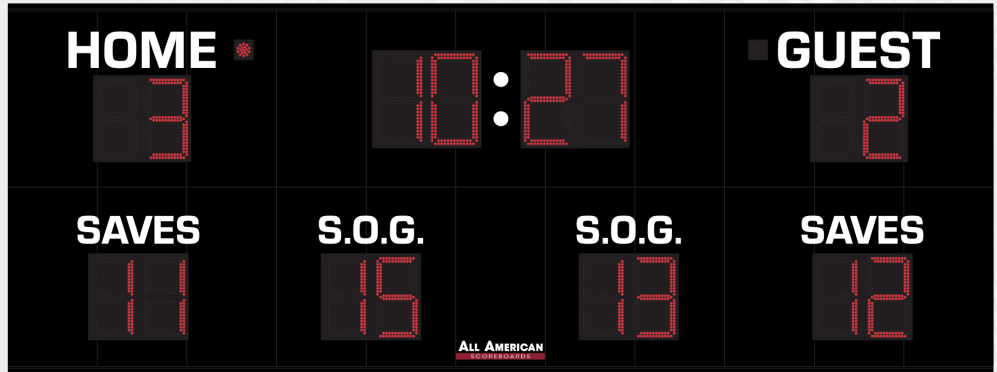

PRODUCT SPECIFICATIONS
SOCCER SCOREBOARD

ALL AMERICAN
SCOREBOARDS TM

OVERALL DIMENSION	8' High x 22' Wide x 5" Depth. Additional 1.5" mounting flange on top and bottom. Style available in other sizes.
CONSTRUCTION	Fabricated 20 and 22 GA Powder Coated Galvanneal. 2 Cabinet design.
INFORMATION	Game Time (24" Red), Home & Guest Scores (21" Red), Saves, Shots on Goal (21"), Period (3" Red Indicators)
CAPTIONS	HOME, GUEST (9.5"), SAVES, S.O.G. (8")
HORN	Not Included. 100 dB Resonating and 110 dB external trumpet horn available, recommended to be wired at time of manufacture.
ELECTRONICS / DIGITS	100% solid state, microprocessor controlled system with locking connectors. Ultra bright, exposed Red LED digits.
SERVICING	Sign will be serviceable by removing the Home Score digit pan to access components.
COMMUNICATION	Radio communication is standard using a 2.4 GHz Frequency hopping spread spectrum transceiver. Hardwire optional on scoreboard, recommended to be installed at time of manufacture.
POWER REQUIREMENTS	120VAC, 2.6 Amp. Installer to provide connection point or junction box to scoreboard. 20 Amp circuit recommended.
INSTALLATION	May be mounted to nearly any wall surface or a minimum of 2 posts/beams. Number and size of beams is dependent on soil condition and IBC wind loading requirements. Hardware supplied to mount by drilling through the scoreboard flange and I-beam. Pressure and additional clamping system available. Pole/beam installations require supplied mounting bar on flange.
ESTIMATED WEIGHT	700 lbs.
WARRANTY	Five year guarantee against defects in materials and workmanship. Factory repair service for parts in warranty. Union Label. UL Certified.
ADDITIONAL OPTIONS MODEL NUMBER + ()	Time Outs Left (TOL), Corner Kicks (CK) in place of Saves. Protective Lens Kit (PLK + Model Number). White, Green, Amber digits available (Red is standard).
AVAILABLE CONTROL CONSOLE (SOLD SEPARATELY)	MSC9000 (Multi-sport Desktop Console) Extruded Aluminum, high impact low profile microprocessor control console. 5" high x 10.25" wide x 9" deep. Weight: 4.3 lbs. Radio (1600 ft) is standard, simultaneous hardwire option included. Internal rechargeable battery. Switch between multiple sports by removing and replacing the slip sheet.